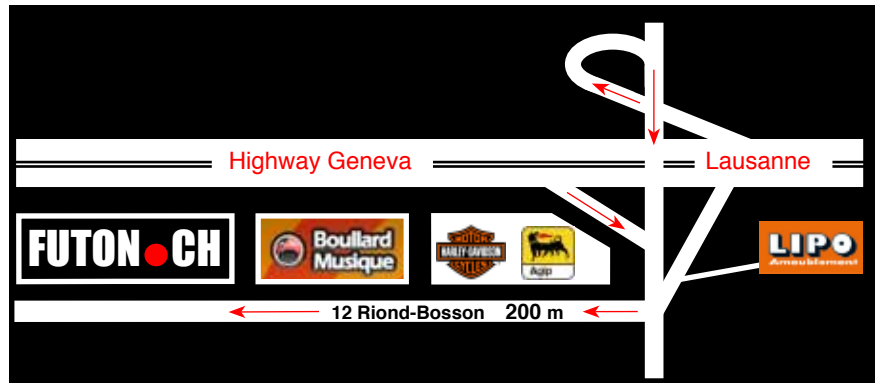

MAPS and SCHEDULES

MORGES: 1'500 M² OF EXPOSITION

Z.I. RIOND-BOSSON 12
CH-1110 MORGES
TEL: 021 803 3000

exit 15: Morges-West

TUESDAY-FRIDAY : 10H00 TO 13H00 AND 14H00 À 19H00
SATURDAY: 9H30 TO 17H00

GENEVA: 85 M² OF EXPOSITION