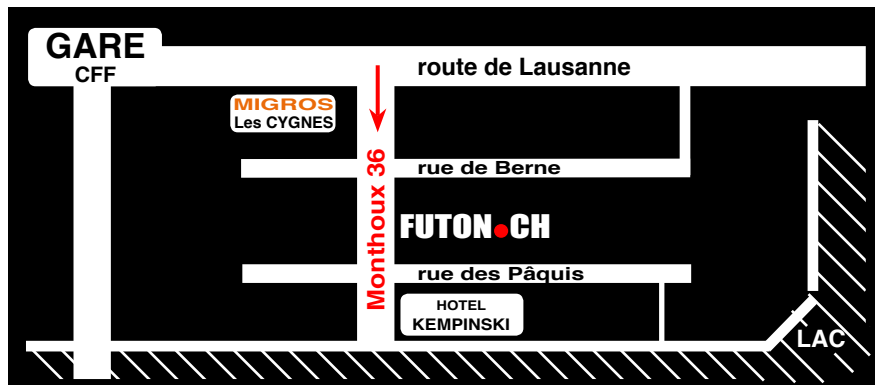

TUESDAY-FRIDAY : 10H00 TO 13H00 AND 14H00 À 19H00
SATURDAY: 9H30 TO 17H00

info@futon.ch